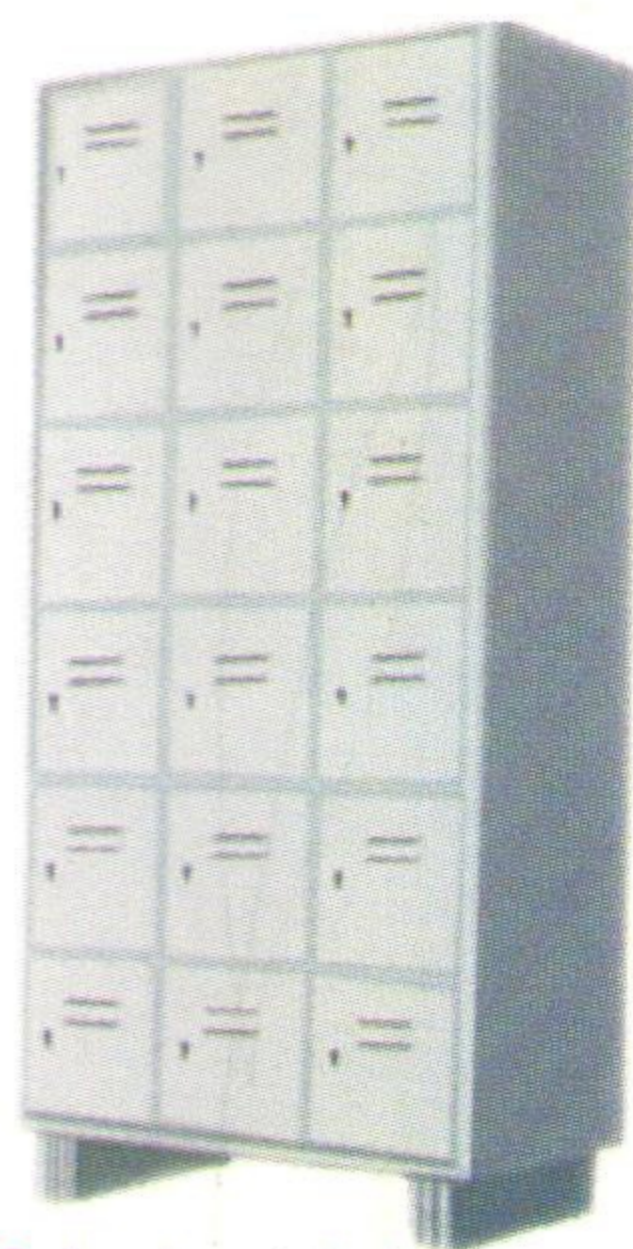

18 Industrial Locker